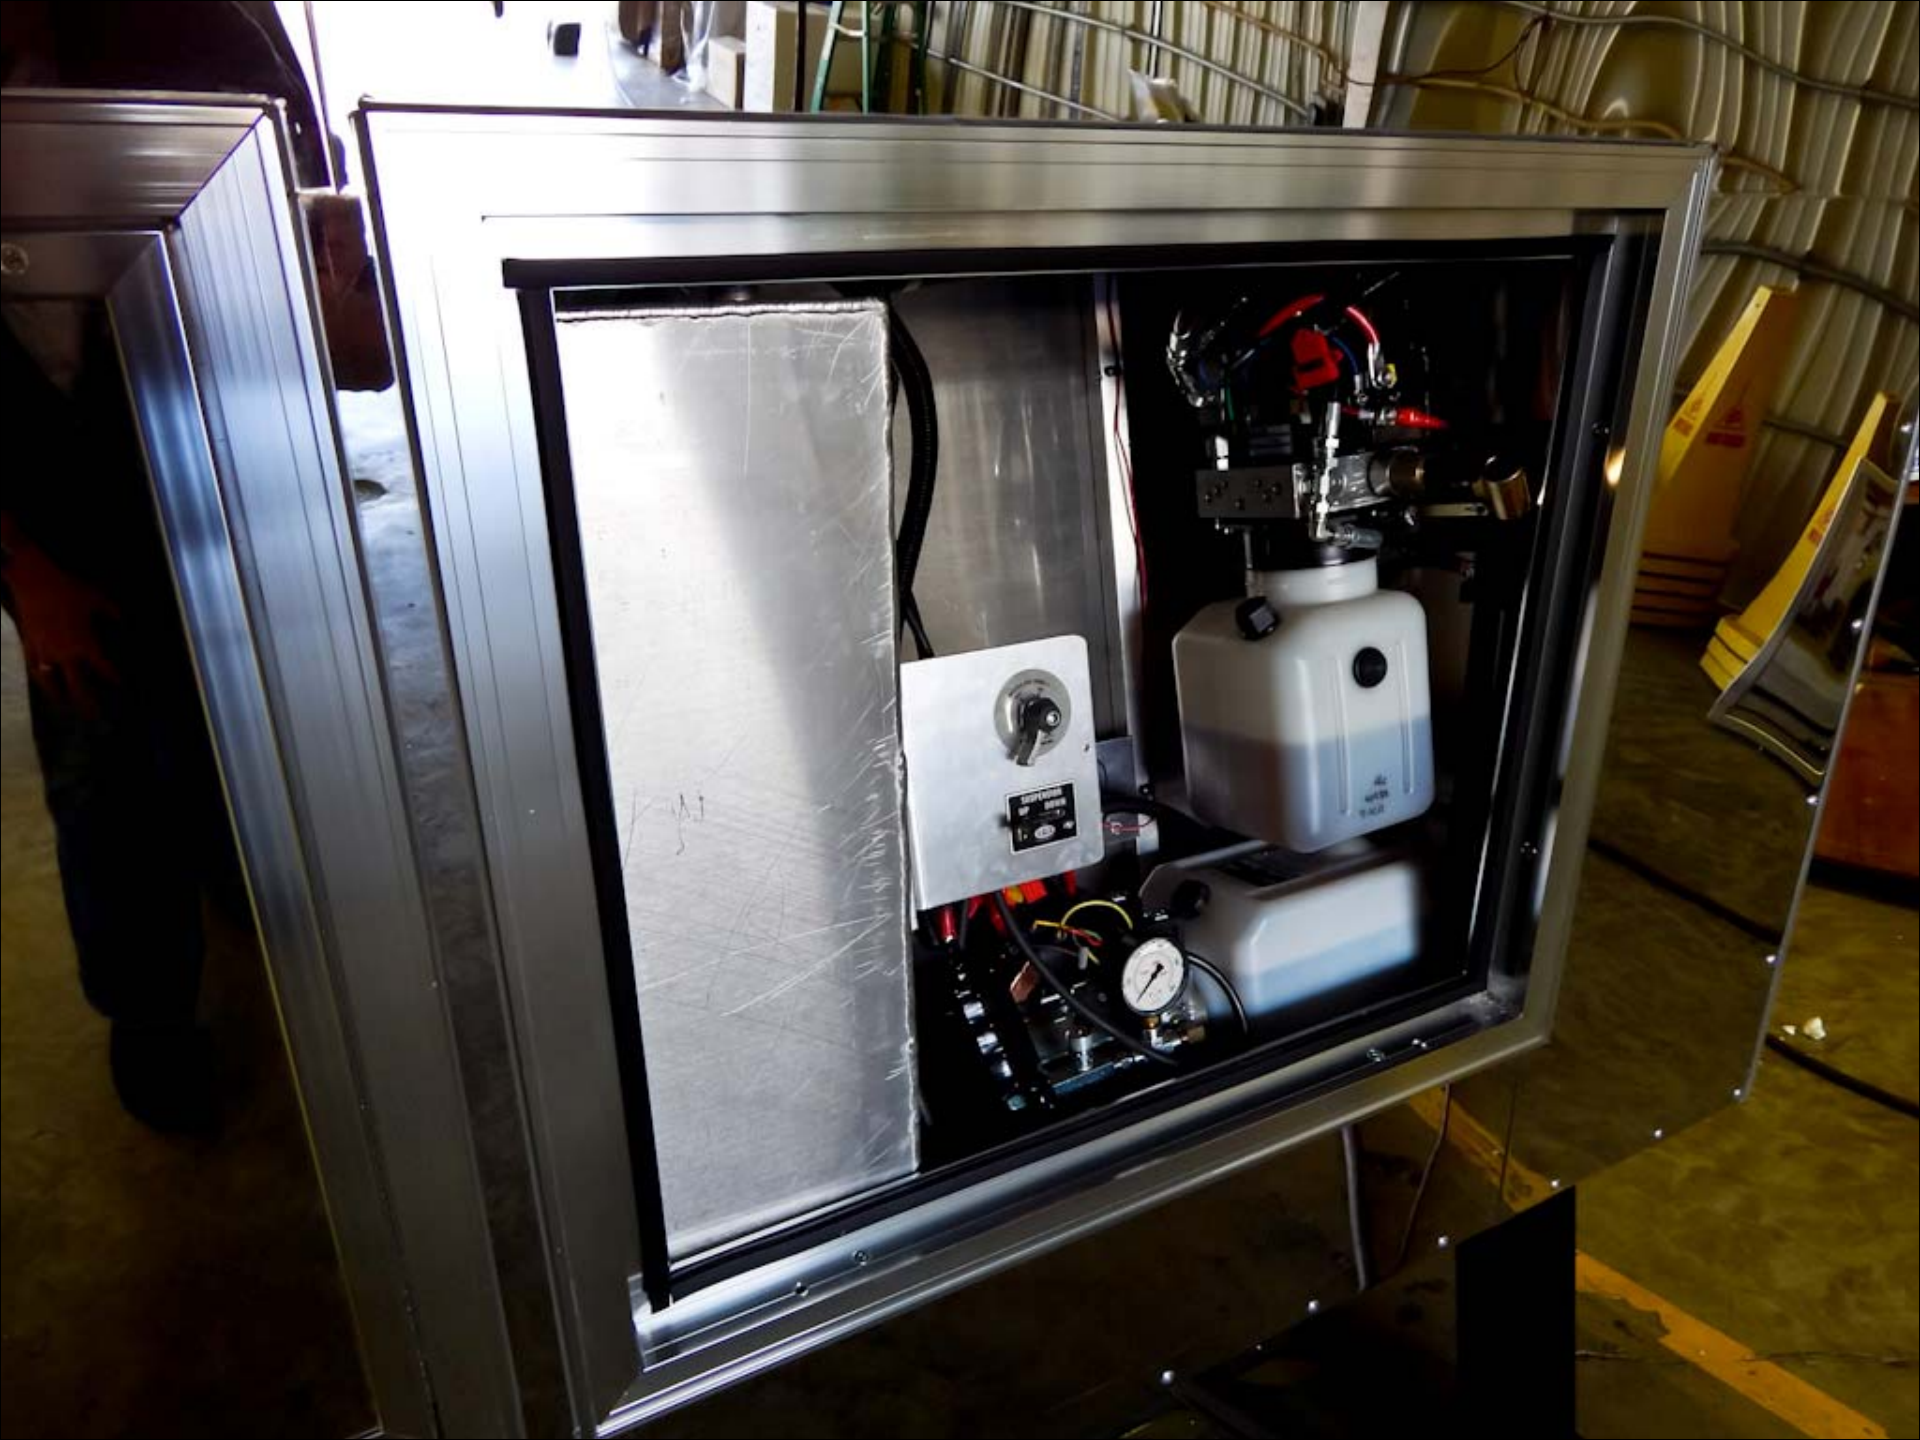

www.tande-racetrailers.com

POWERTECH

WARNING
Use only as directed and read the safety manual for details on safe use and proper operation.

CAUTION
SAFETY BREAK SWITCH WILL NOT OPERATE IF WIRE IS CONNECTED TO A SOURCE OF POWER EXCEEDING THE RATED VOLTAGE. DO NOT EXCEED THE RATED VOLTAGE.

DANGER
This unit contains hazardous materials. Do not touch or breathe the vapors. If you have been exposed, get fresh air immediately. If you have been exposed to the vapors, get fresh air immediately. If you have been exposed to the vapors, get fresh air immediately.