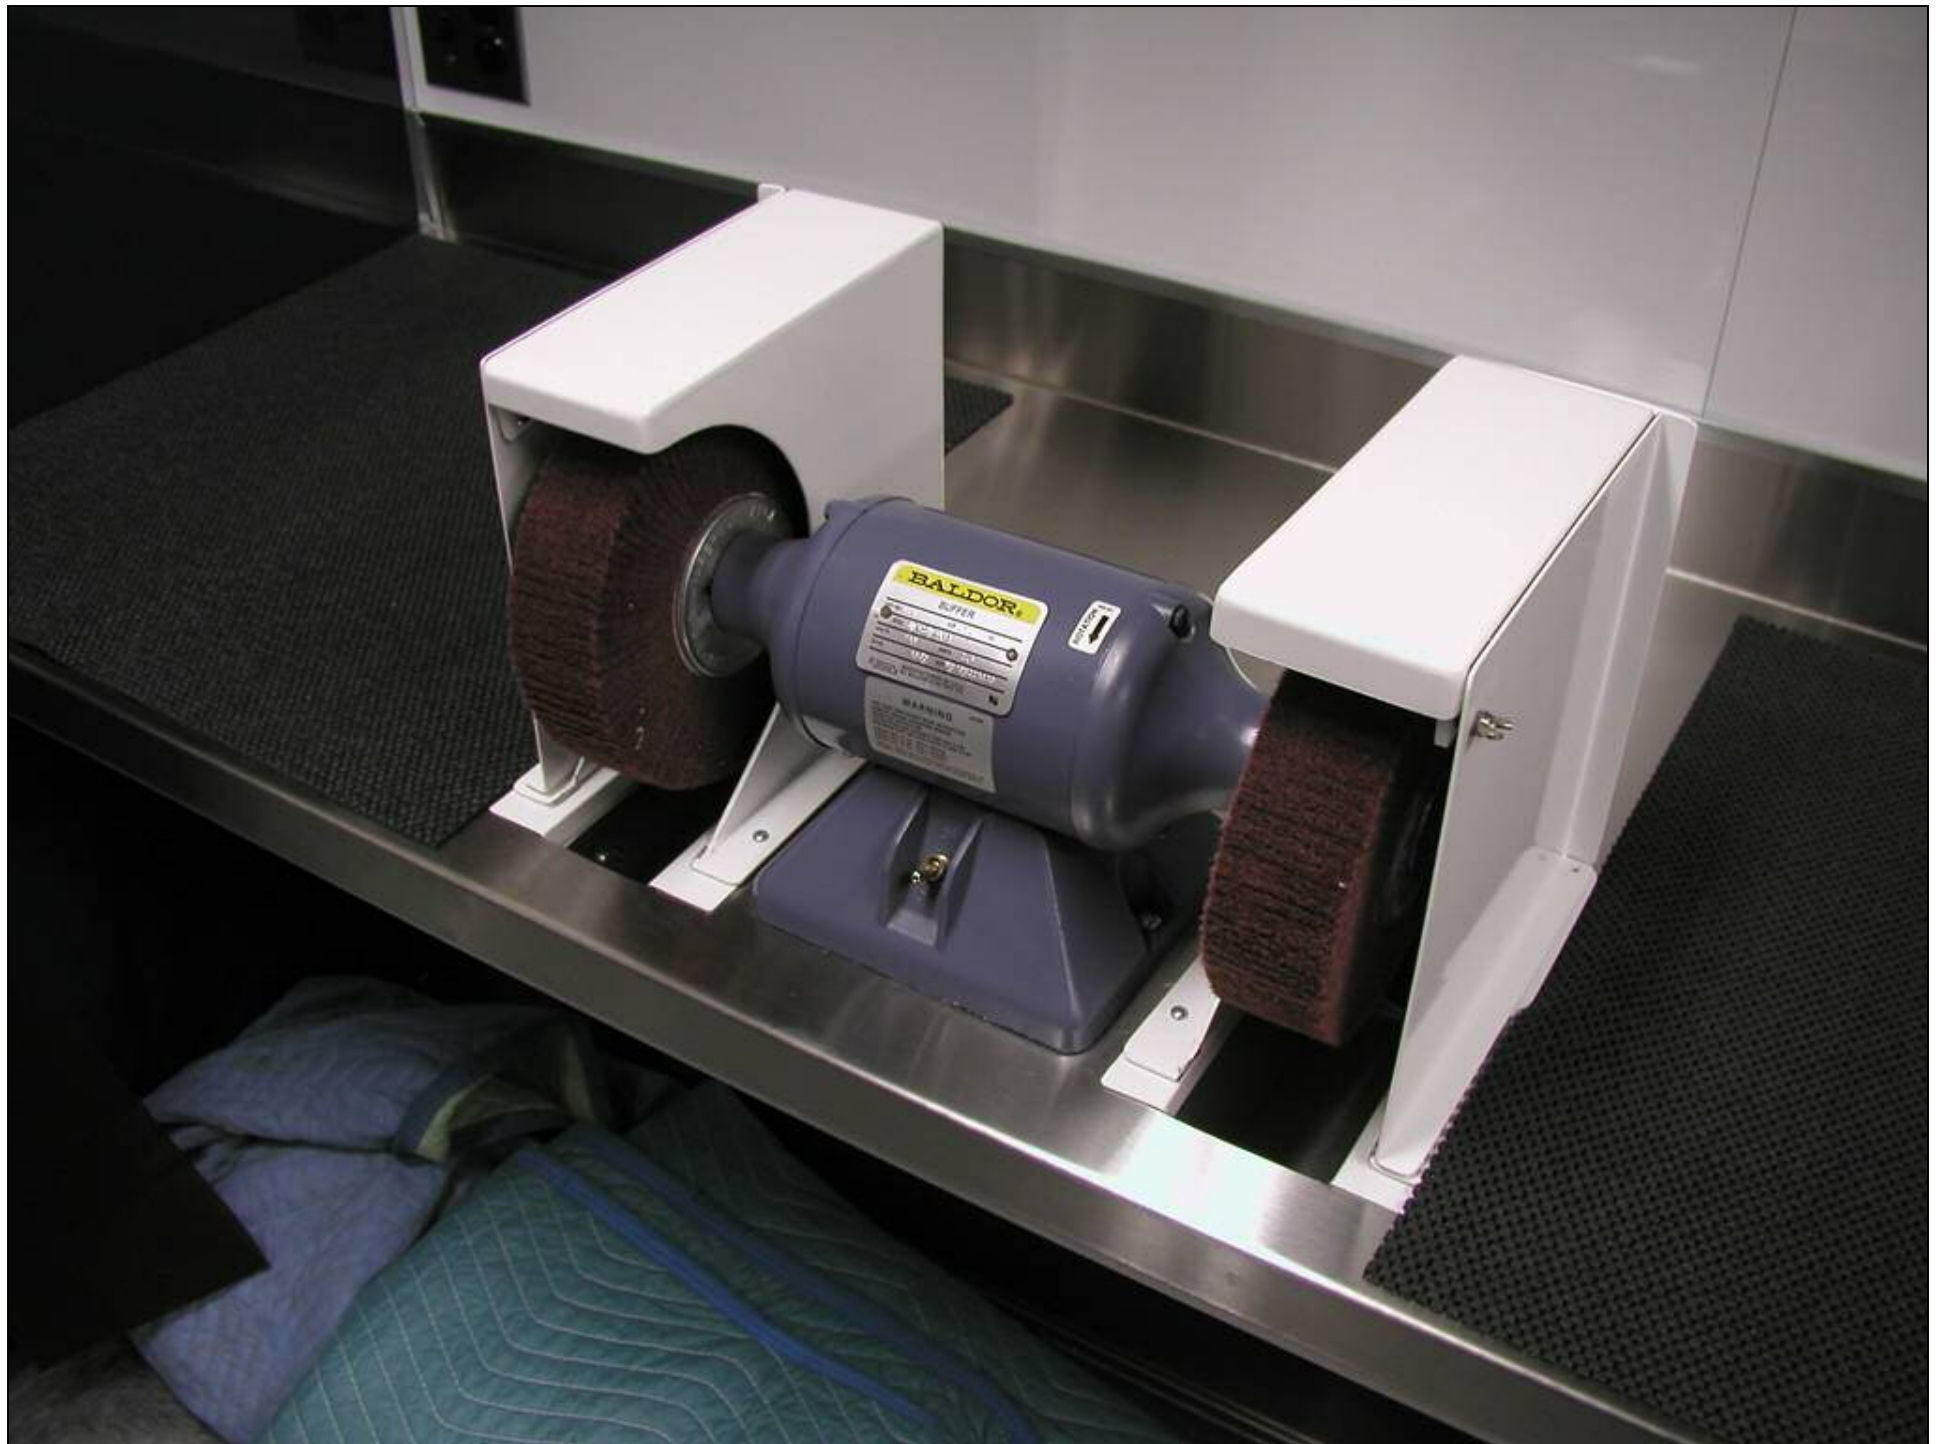

www.tande-racetrailers.com

INCINOLET

electric incinerating toilet

Model RV

PUSH

...after each use

PUNCH OUT
TUCK IN BACK PANEL.