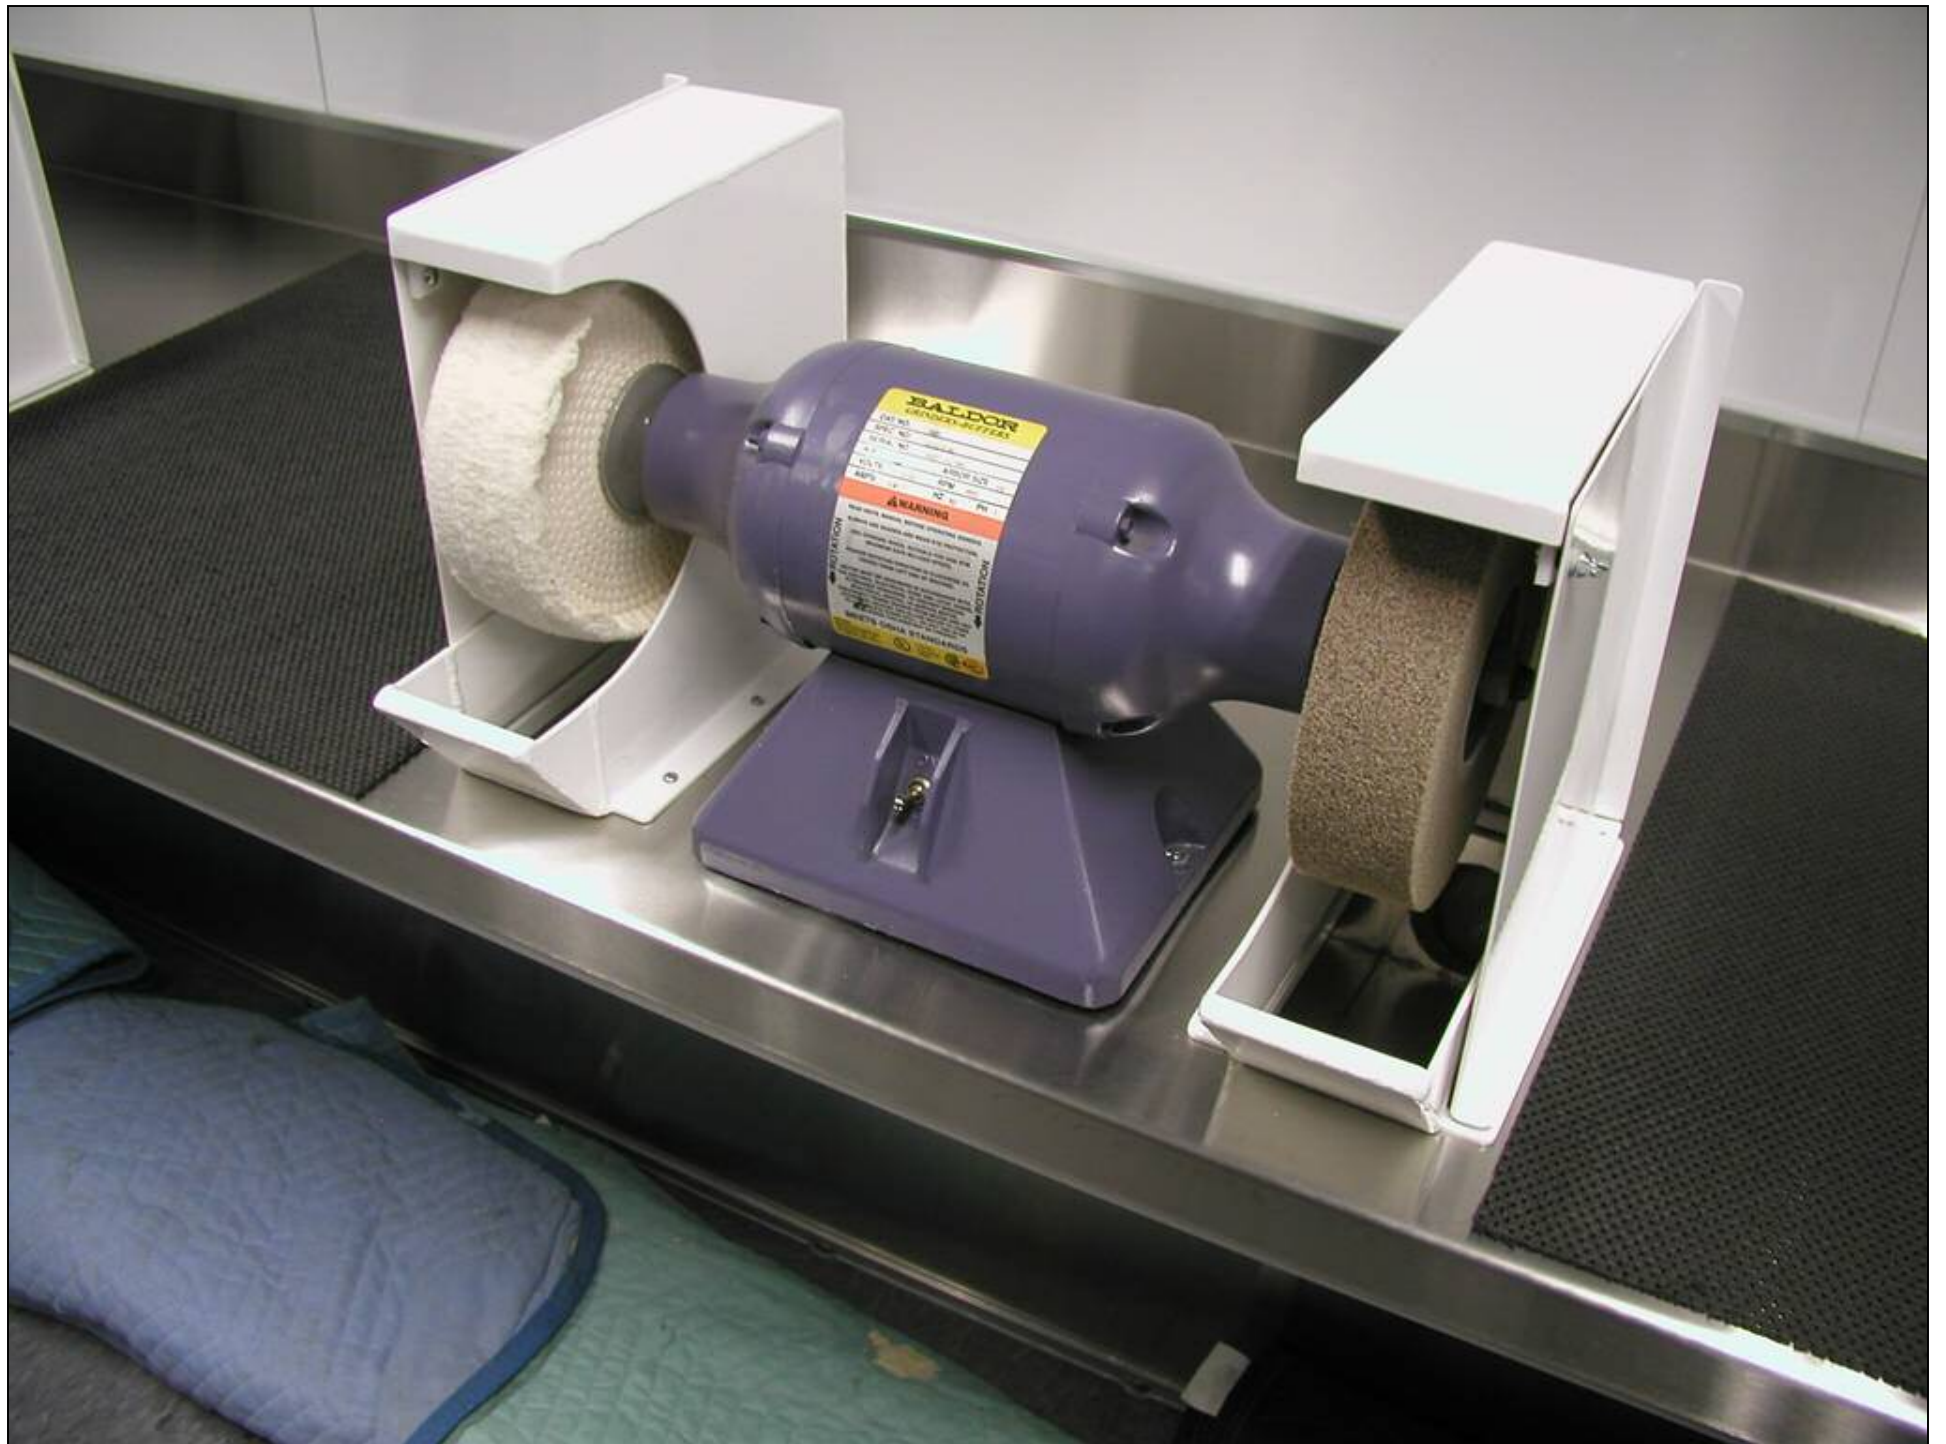

www.tande-racetrailers.com

INCINOLET

electric incinerating toilet

Model RV

PUSH

...after each use

PUNCH OUT
TUCK IN BACK PANEL.