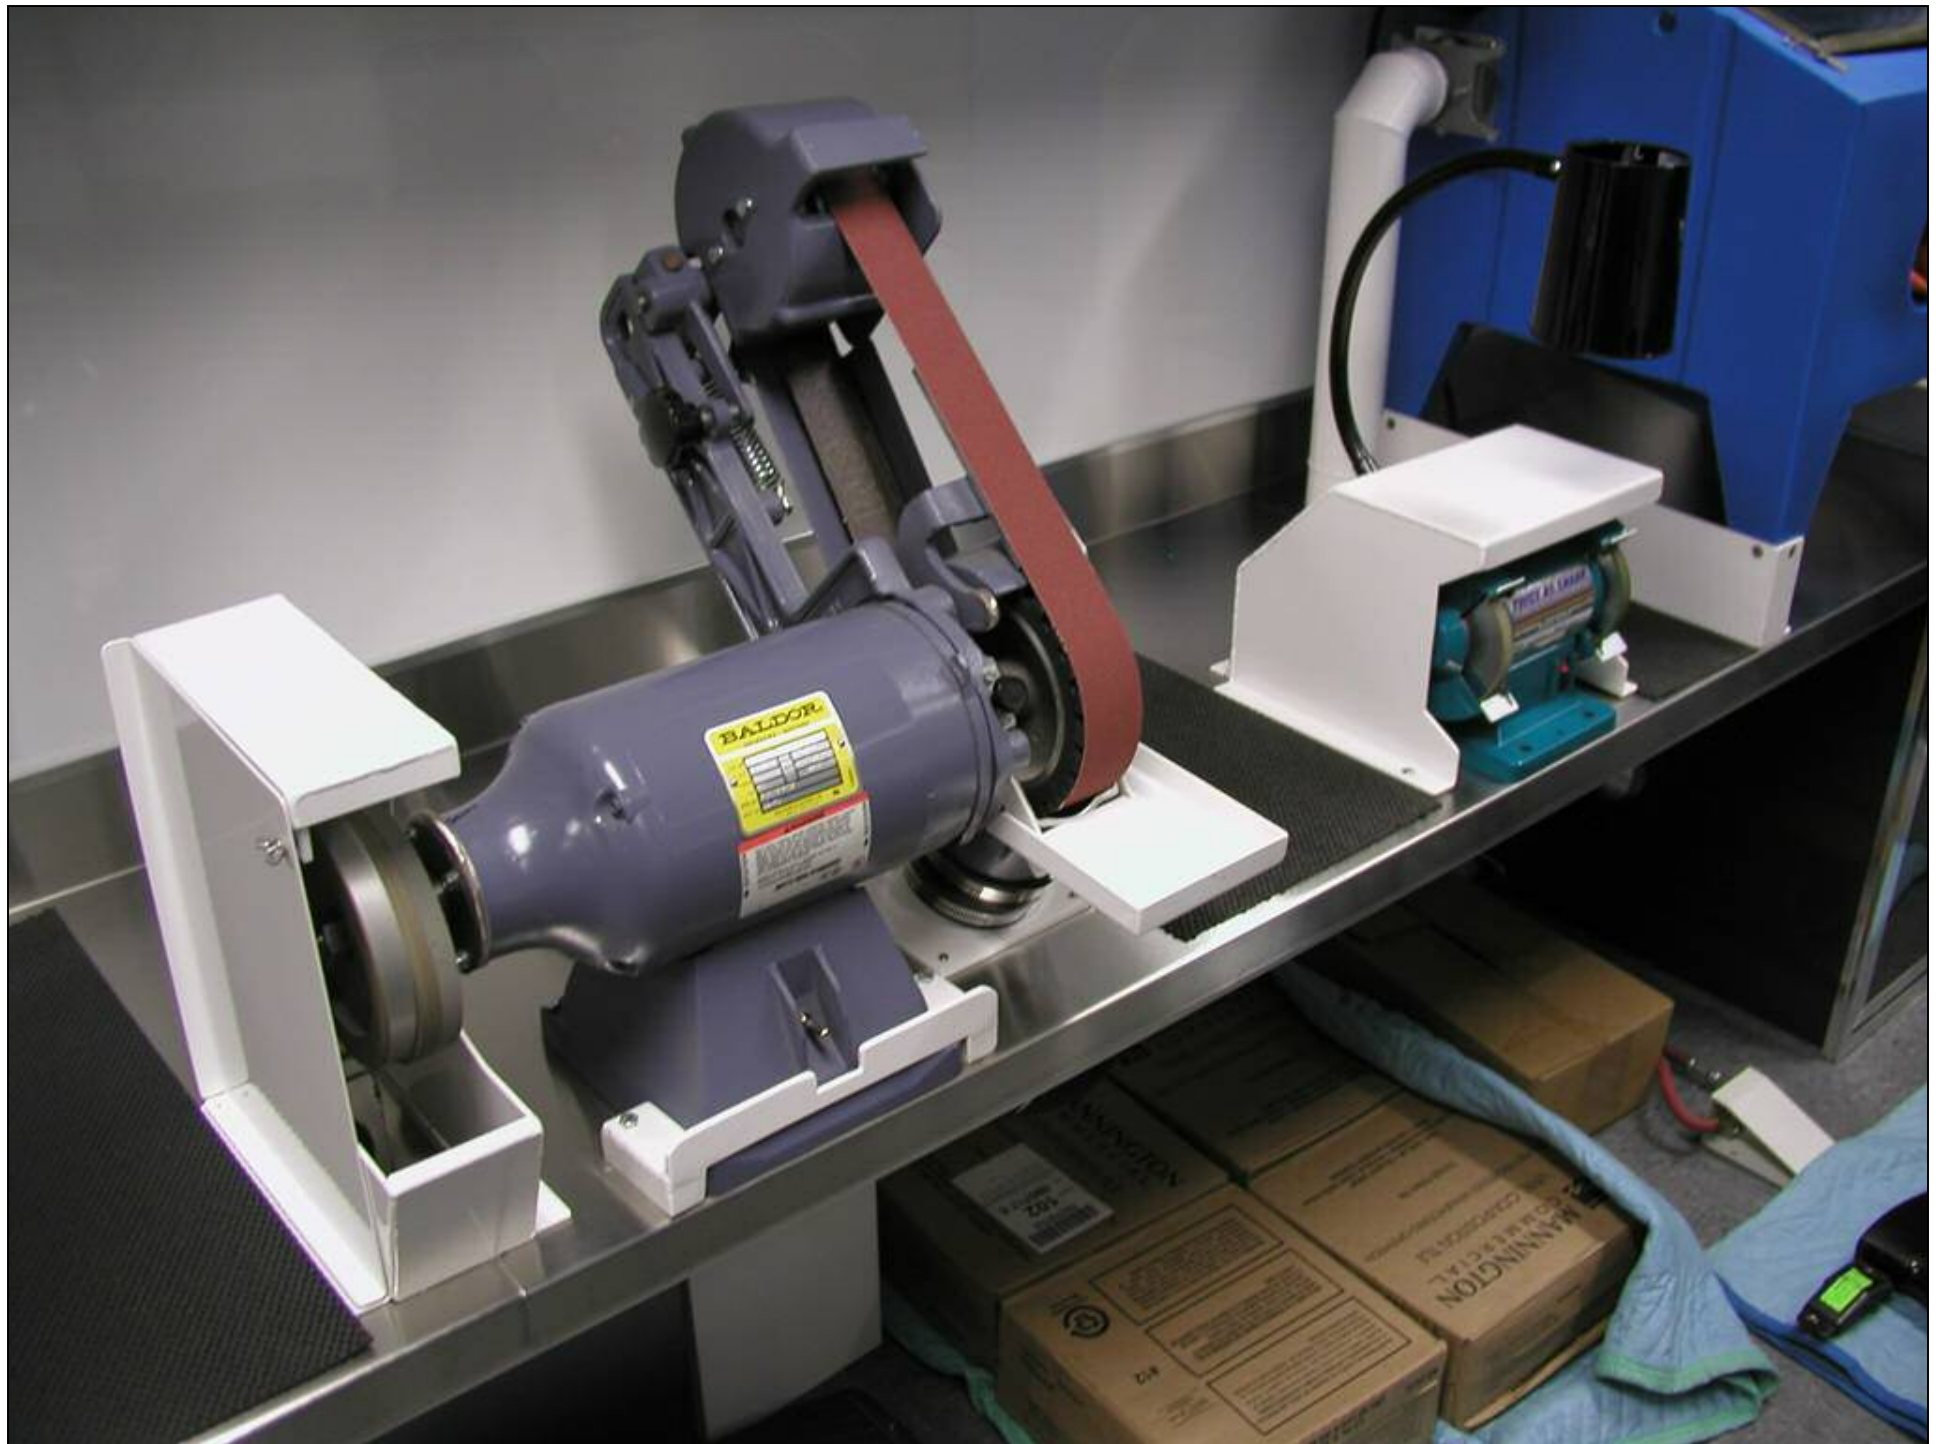

www.tande-racetrailers.com

INCINOLET

electric incinerating toilet

Model RV

PUSH

...after each use

PUNCH OUT
TUCK IN BACK PANEL.