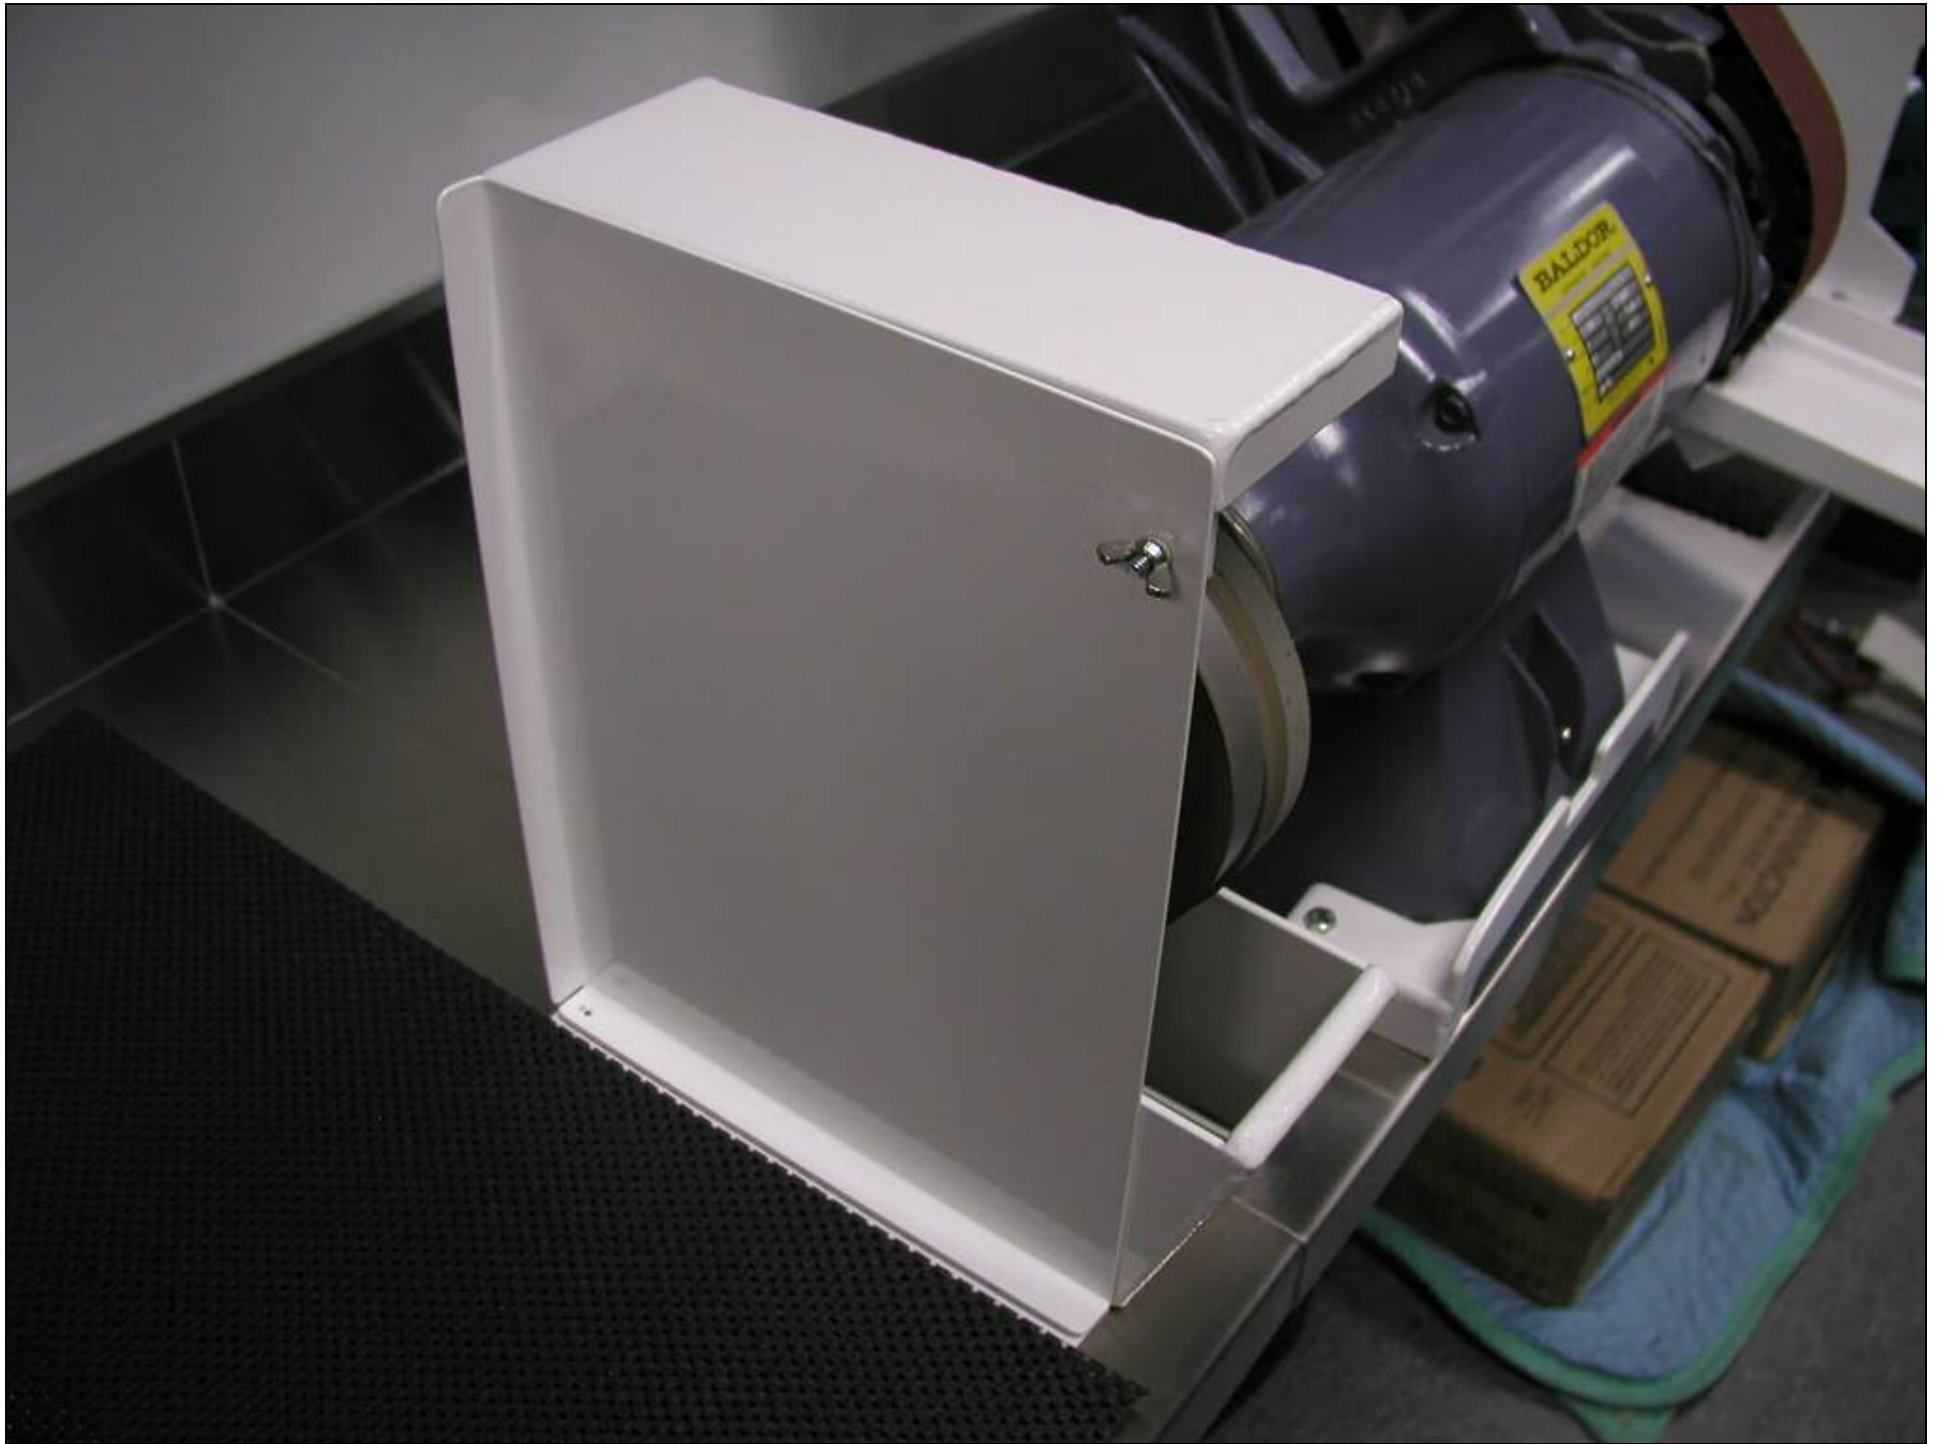

www.tande-racetrailers.com

INCINOLET

electric incinerating toilet

Model RV

PUSH

...after each use

PUNCH OUT
TUCK IN BACK PANEL.