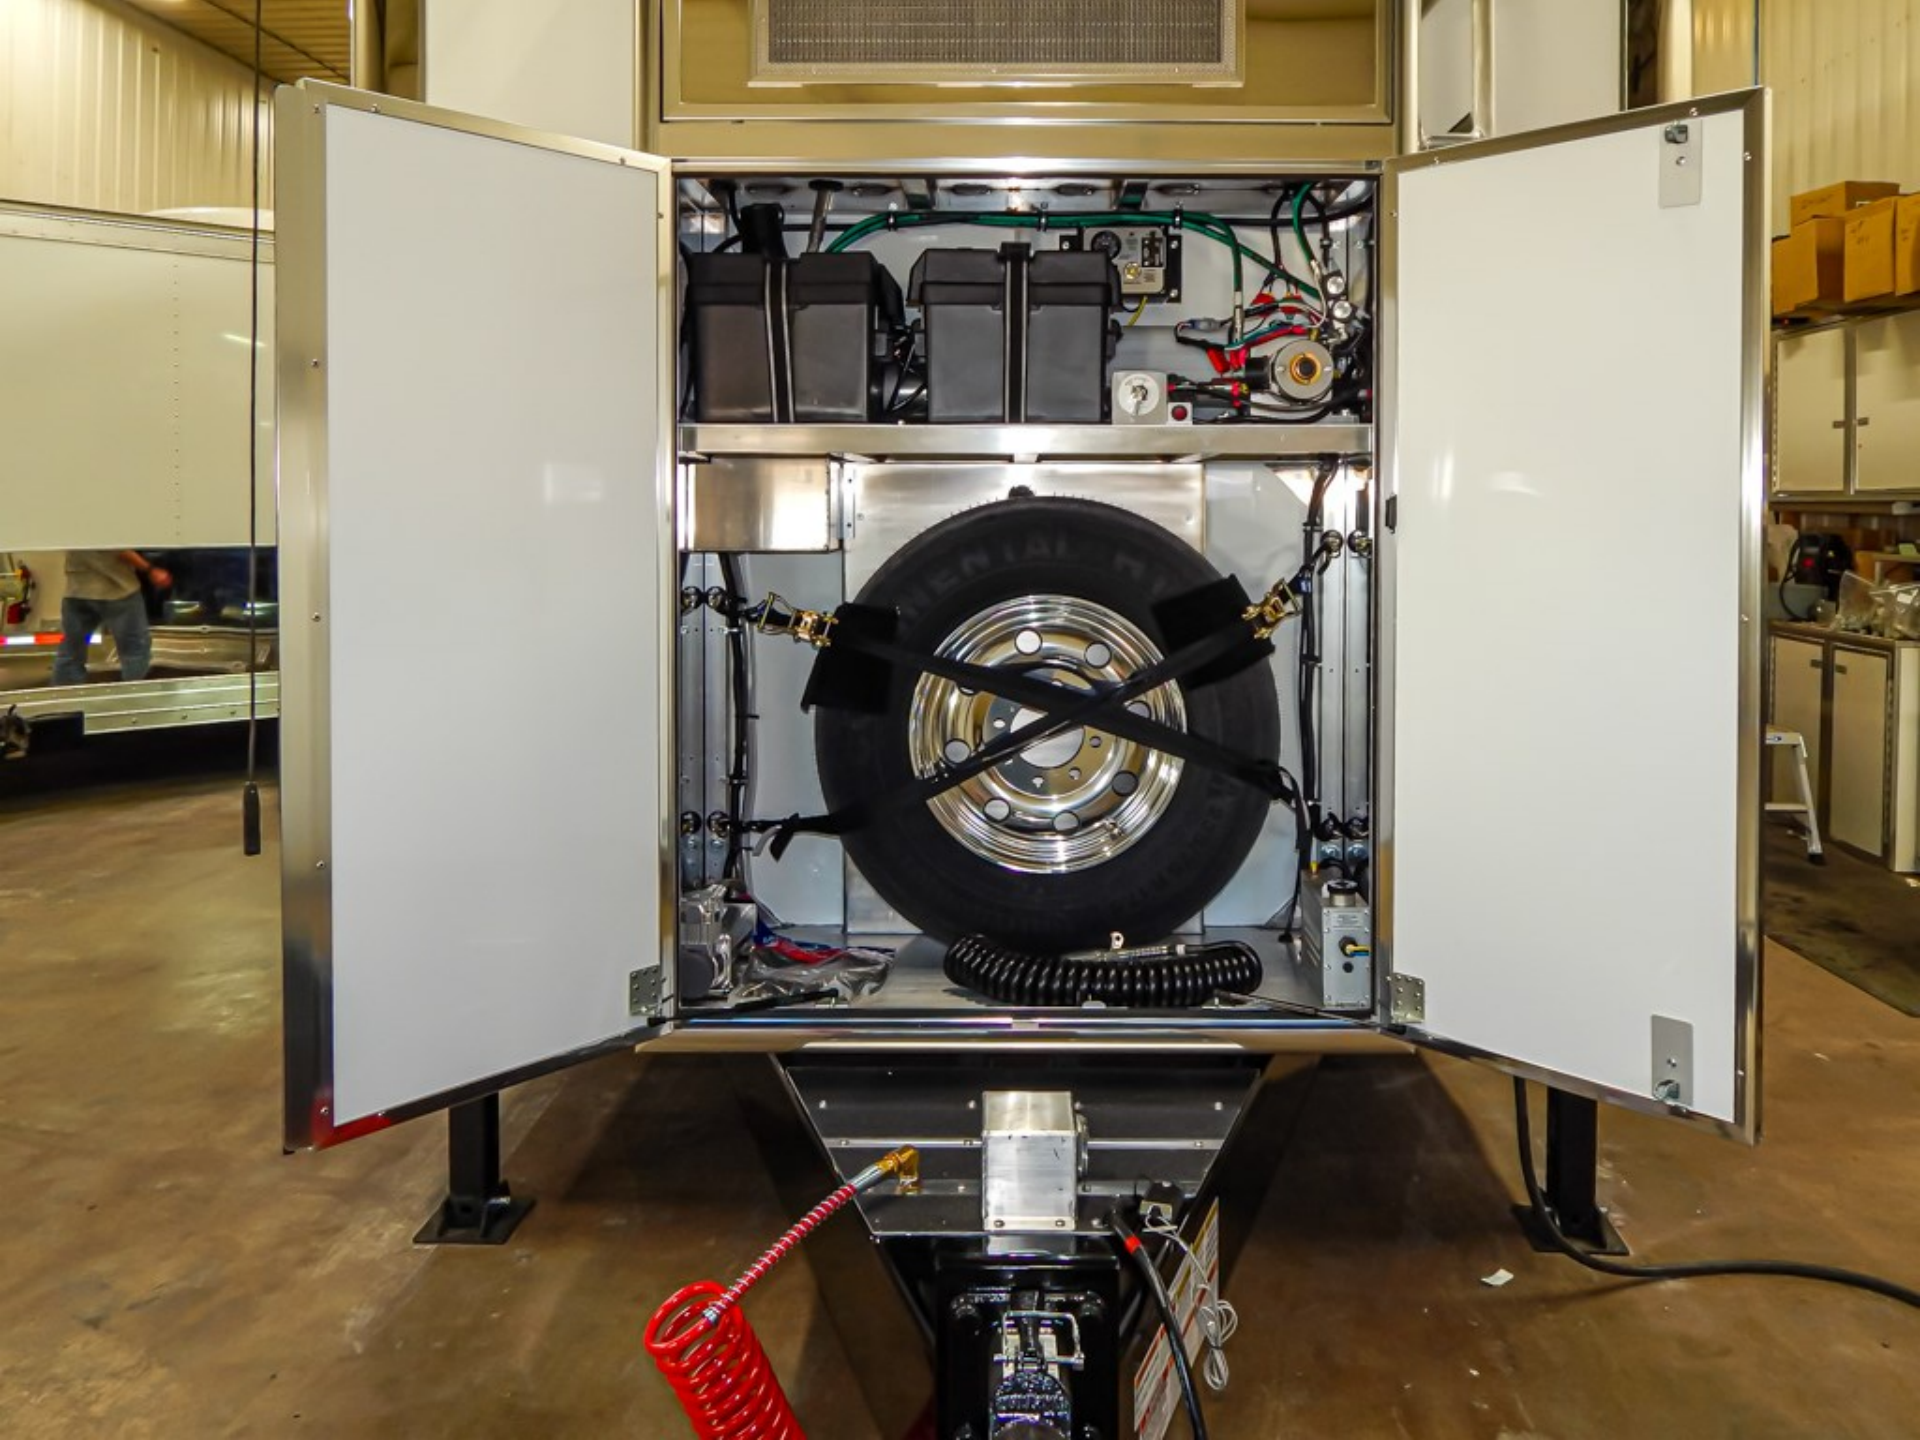

**CAUTION**  
SECURE ALL  
DOOR AND GATE  
LATCHES BEFORE  
MOVING TRAILER

**WARNING**  
DO NOT OPERATE THIS TRAILER

**DANGER**  
EYE PROTECTION REQUIRED

TE ENT.  
Trailers

1000-04

MEC 1632

OneGrip

TE